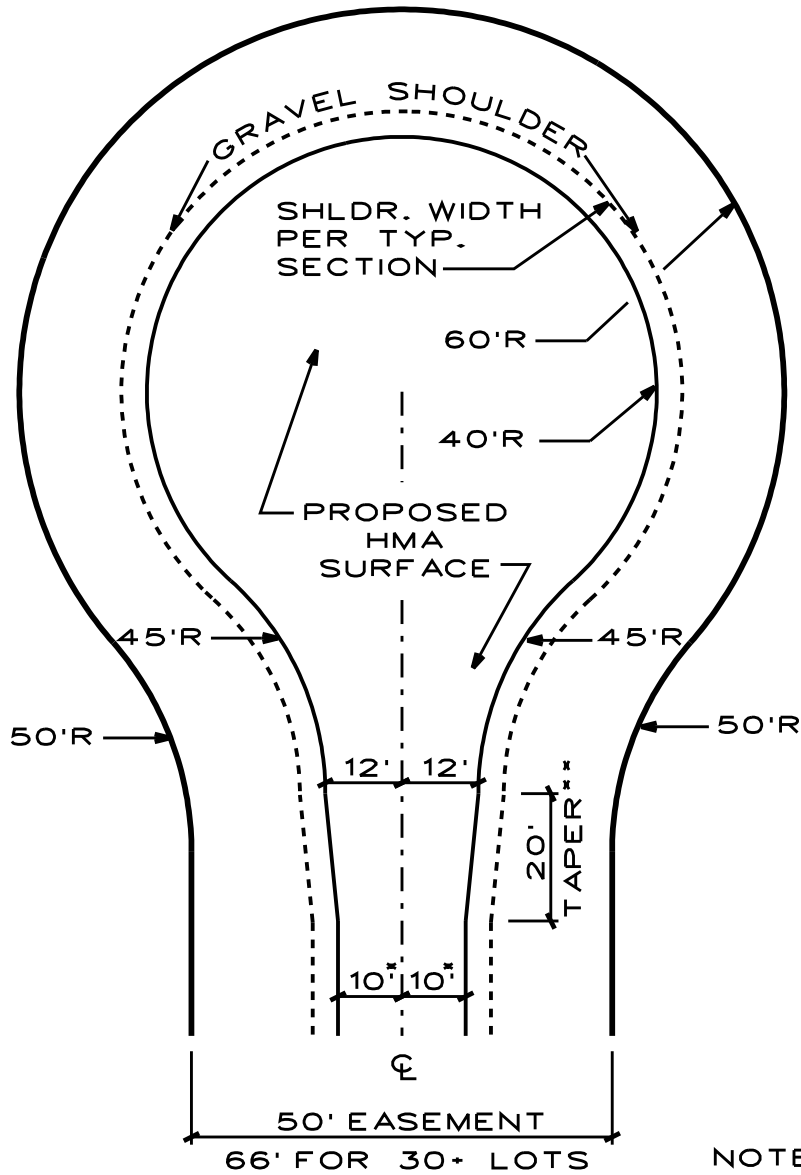

PRIVATE CUL-DE-SAC DETAIL
SERVING 4 OR MORE LOTS

NOTES

*9' FOR PRIVATE
STREETS SERVING
4-14 LOTS

**30' FOR PRIVATE
STREETS SERVING
4-14 LOTS

FIGURE NO.6
TYPICAL HMA CUL-DE-SAC
PRIVATE STREET STANDARD